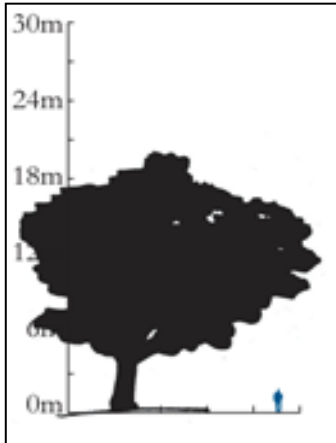

## EUCALYPTUS MANNIFERA |

'BRITTLE GUM, RED SPOTTED GUM'

---

**CITYWIDE**

shaping sustainable landscapes

- Origin:** New South Wales tablelands to the foothills of north eastern Victoria.
- Habit:** Small to medium-sized evergreen tree. Narrow domed though form varies. A fast growing species, mature dimensions attained range between 8-15m high in 15 years
- Description:** Leaves a dull bluish-green. Bark smooth, yellow or pale orange, becoming white and powdery with red patches, White flowers appear October to December.
- Tolerances:** An adaptable species. High drought and frost tolerance. Susceptible to sap sucking and foliar feeding insects.
- Notes:** Requires pruning to raise the canopy. An ornamental tree that is well suited to planting in urban situations.