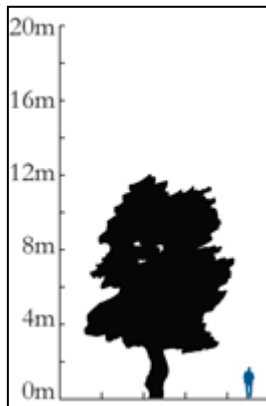

EUCALYPTUS SCOPARIA | 'WALLANGARA WHITE GUM'

- Origin:** Originates on very dry, gravelly soils along the border between Queensland and NSW.
- Habit:** Typical mature height 12 metres. Sites for best growth relatively dry and well drained. Moderate growth rate.
- Description:** Medium evergreen tree with a narrow domed canopy and pendulous habit, spreading crown with maturity. Narrow, peppermint scented dark green foliage. Smooth white bark. Common in public planting due to its vigour and moderate size. The foliage is lush, but the shade is not dense as the crown is quite spreading.
- Tolerances:** It is highly tolerant of dry, hot conditions, and will tolerate most urban compaction well. In Melbourne, this White Gum will tolerate most conditions, although there is no data to support its tolerance to waterlogging.
- Notes:** *E. scoparia* is not a 'replacement' for exotics or very small Australian trees such as *E. leucoxylon* ssp. *megalocarpa*; instead it is a mid-sized tree that can be best used in avenues or in parks.